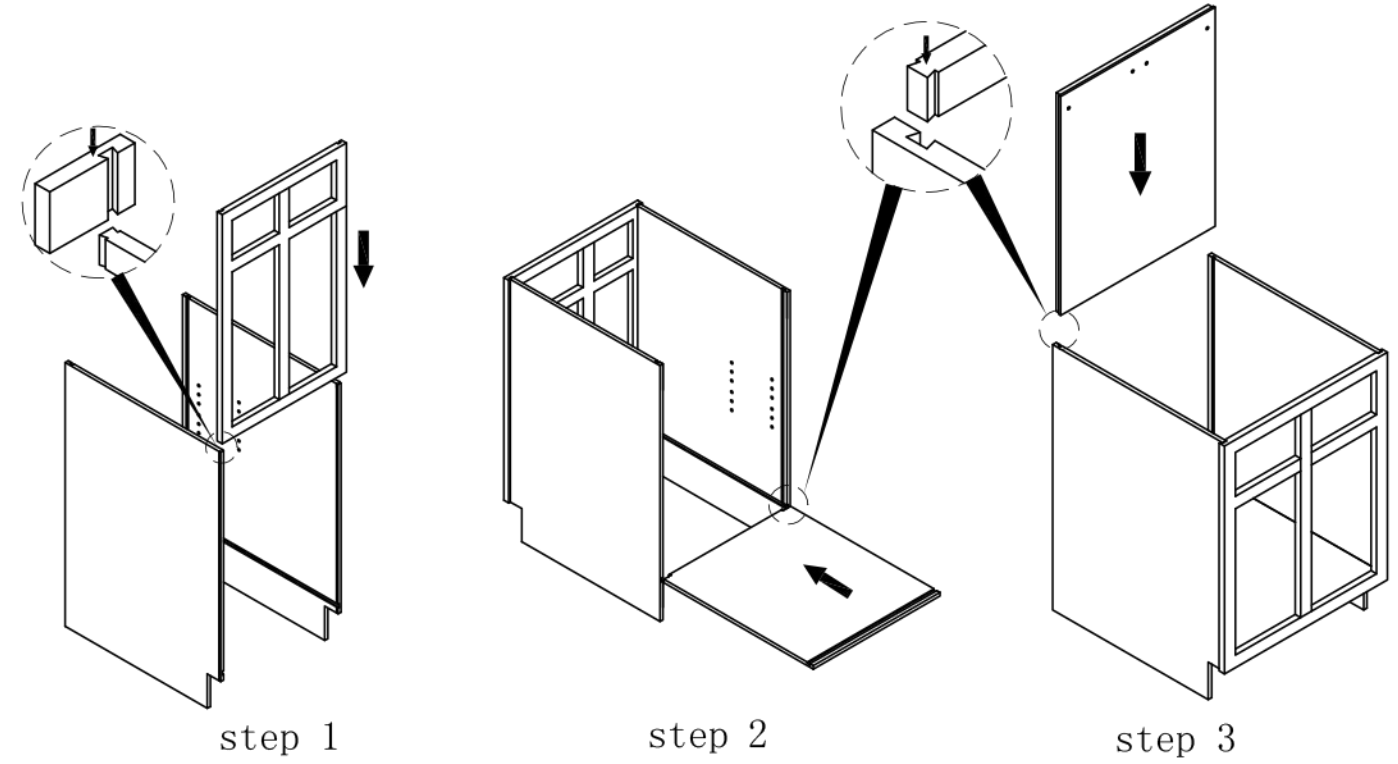

Assembly instructions

39"-42"地柜

Assembly instructions

NO.	Picture	Specification	Qty				
A		φ4*1"	8	E			4
B			4	F			4
C			4	G		φ3*1/2"	36
D			4	H			4

Assembly
instructions
39"-42"地柜