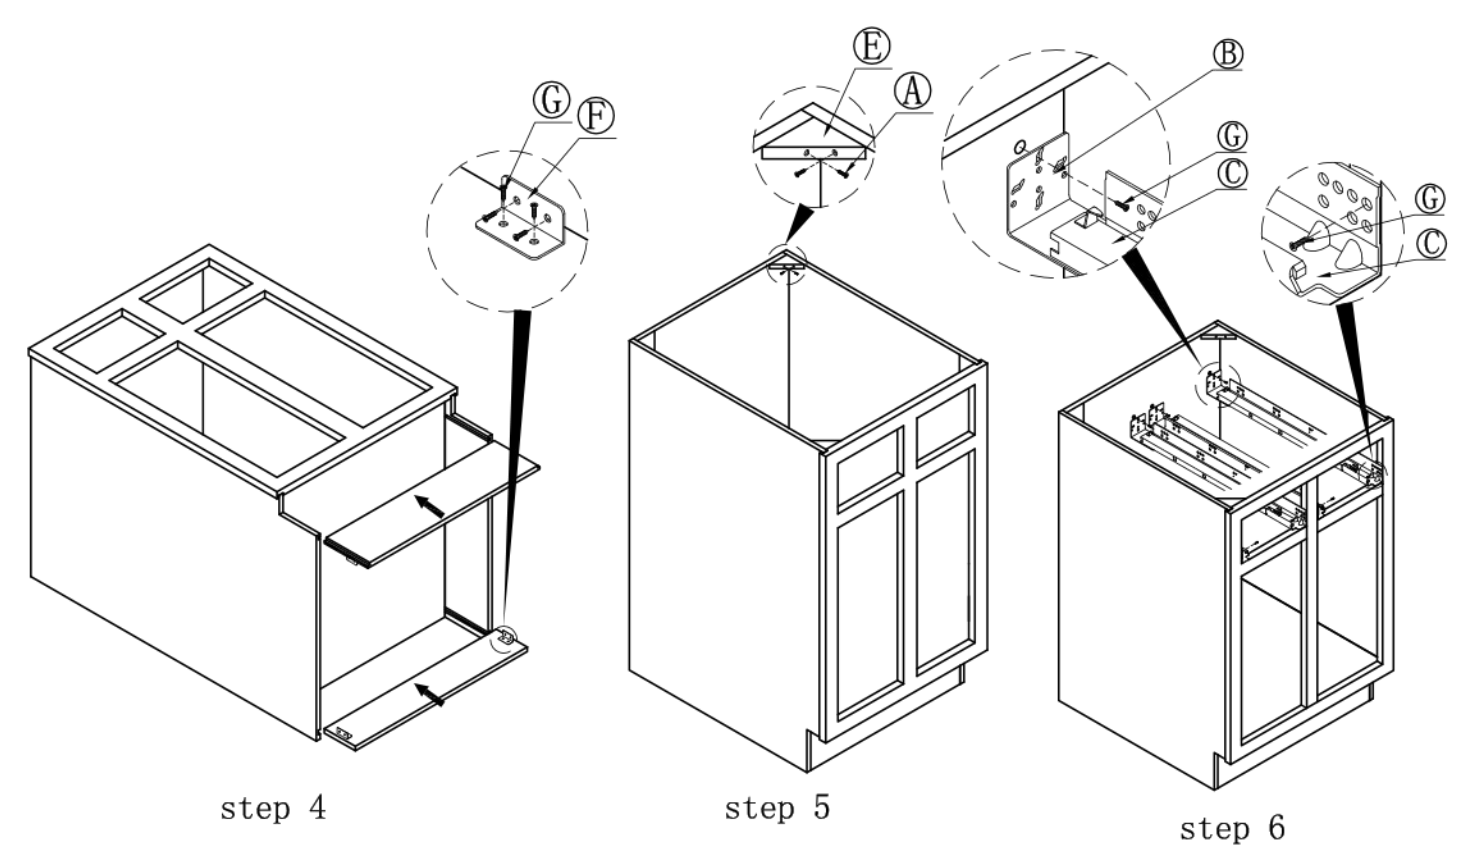

Assembly instructions

39"-42"地柜

Assembly instructions

NO.	Picture	Specification	Qty				
A		φ4*1"	8	E			4
B			4	F			4
C			4	G		φ3*1/2"	36
D			4	H			4

Assembly
instructions
39"-42"地柜