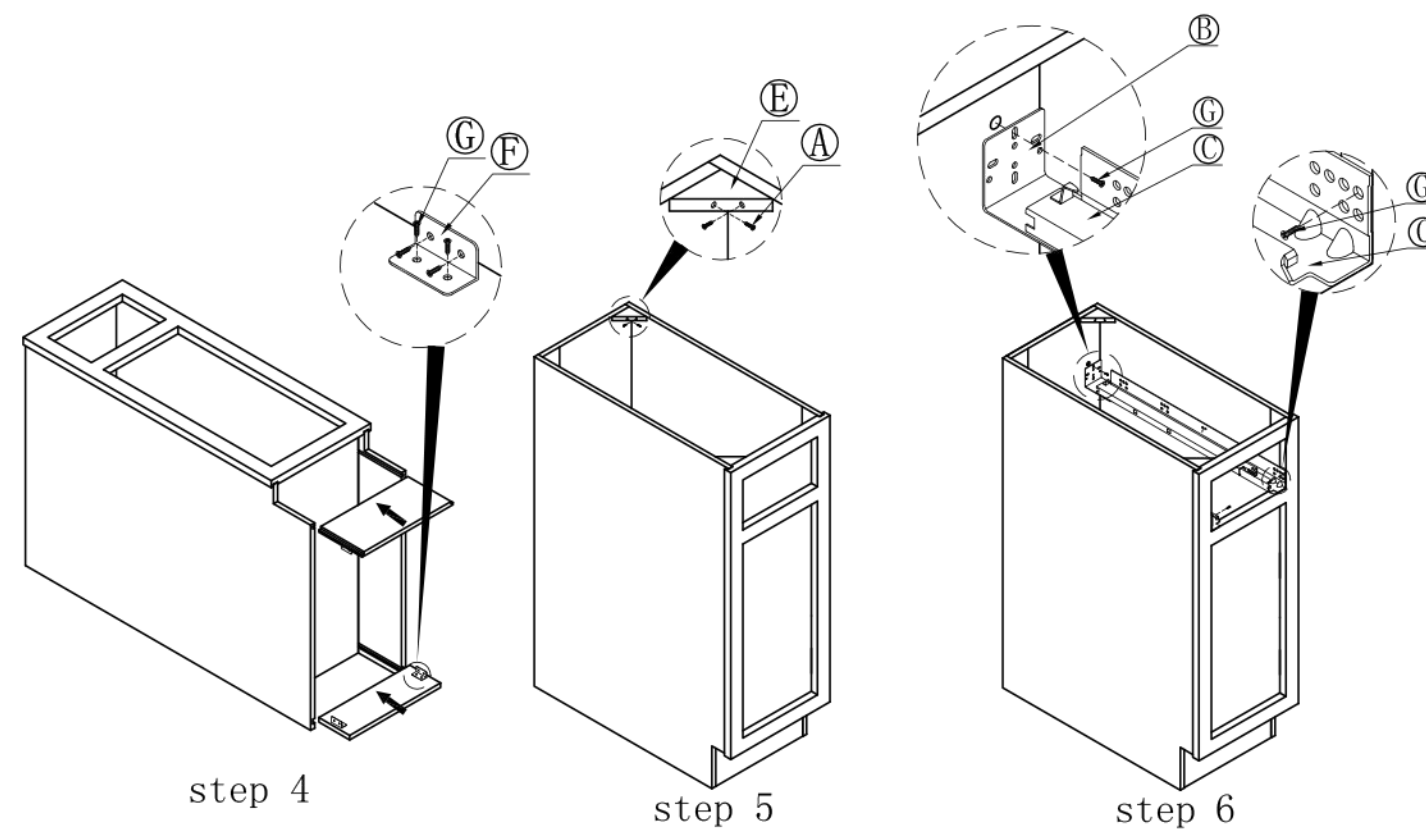

Assembly instructions

12"-21"地柜

Assembly instructions

NO.	Picture	Specification	Qty				
A		Φ4*1"	8	E			4
B			2	F			4
C			2	G		Φ3*1/2"	26
D			2	H			4

Assembly
instructions
12"-21"地柜