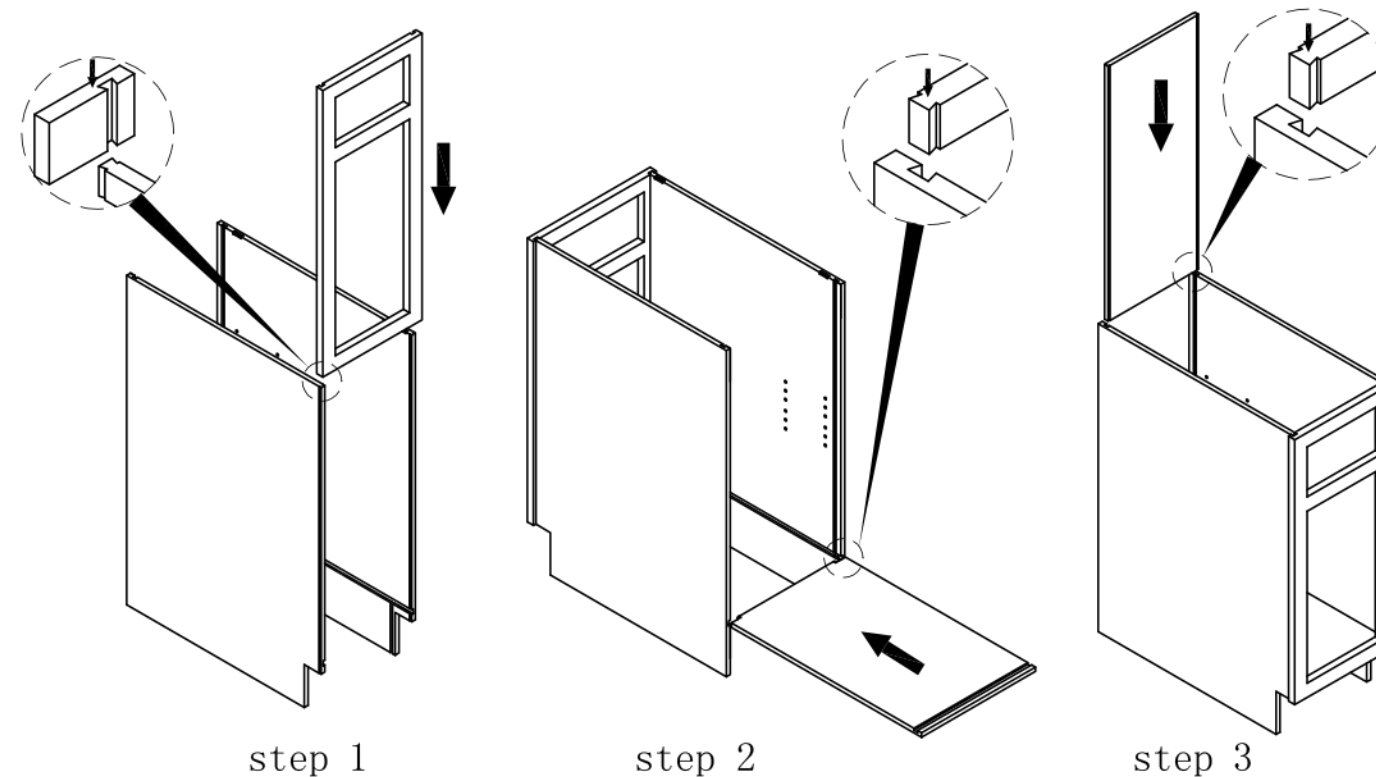

Assembly instructions

12"-21"地柜

Assembly instructions

NO.	Picture	Specification	Qty				
A		Φ4*1"	8	E			4
B			2	F			4
C			2	G		Φ3*1/2"	26
D			2	H			4

Assembly
instructions
12"-21"地柜