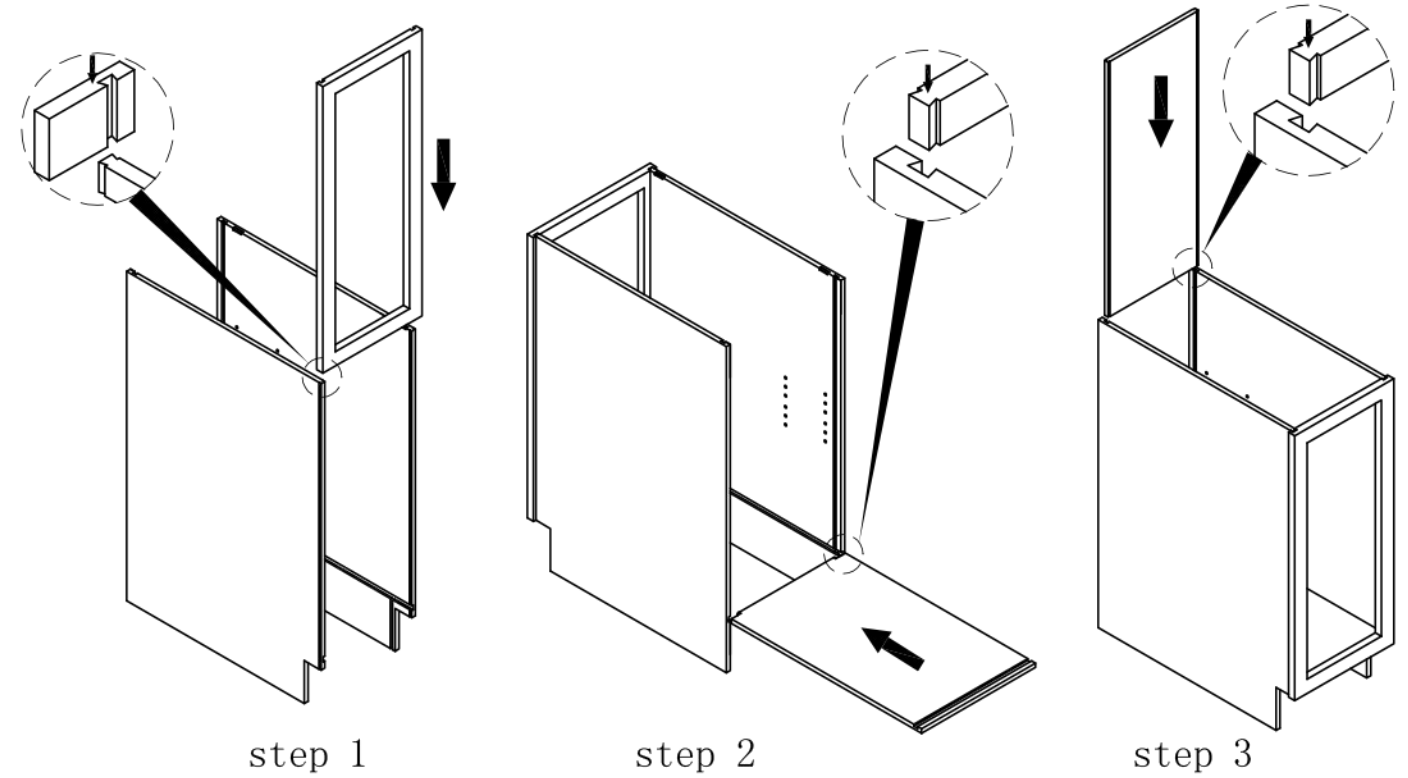

Assembly instructions

B24FHD"地柜

Assembly instructions

NO.	Picture	Specification	Qty				
A		φ4*1"	8	D		φ3*1/2"	4
B			4	E			4
C			4				

Assembly
instructions
B24FHD”地柜