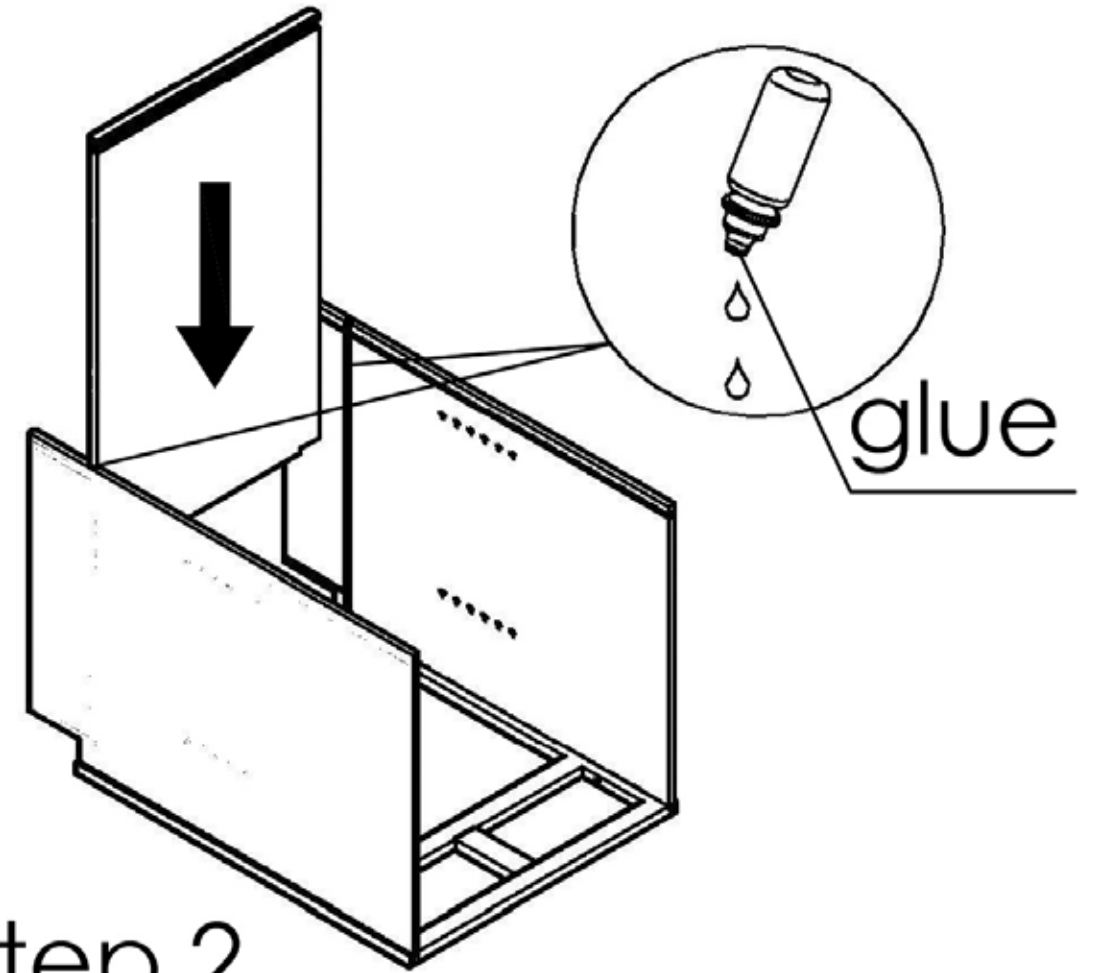

Assembly instructions

No	Picture	Specification	Qty	No	Picture	Specification	Qty
A		Screw Ø3*1/2"	32	G		Corner Bracket	4
B		Screw Ø3*5/8"	8	H		Metal Clip	4
C		Screw Ø4*5/8"	4	I		Shelf Clip	4
D		L Bracket	4	J		Hinges	4
E		Drawer Glides	4	K		Bumper	12
F		Glide Connector	4				

step 2