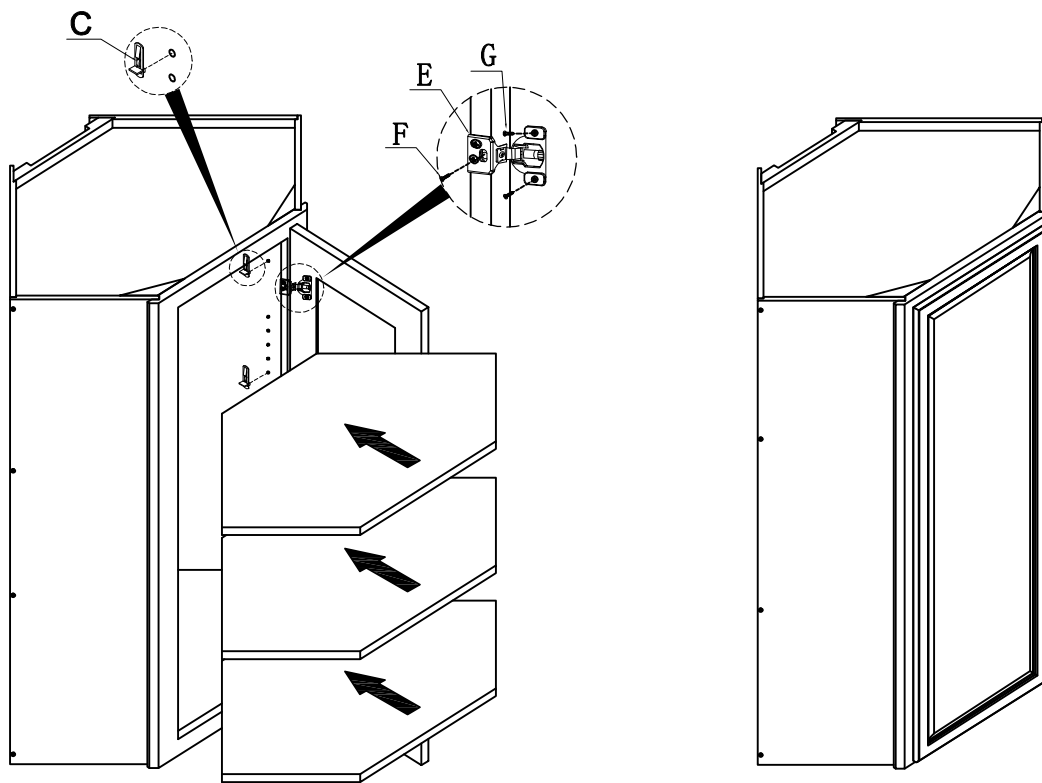

step 6

step 7