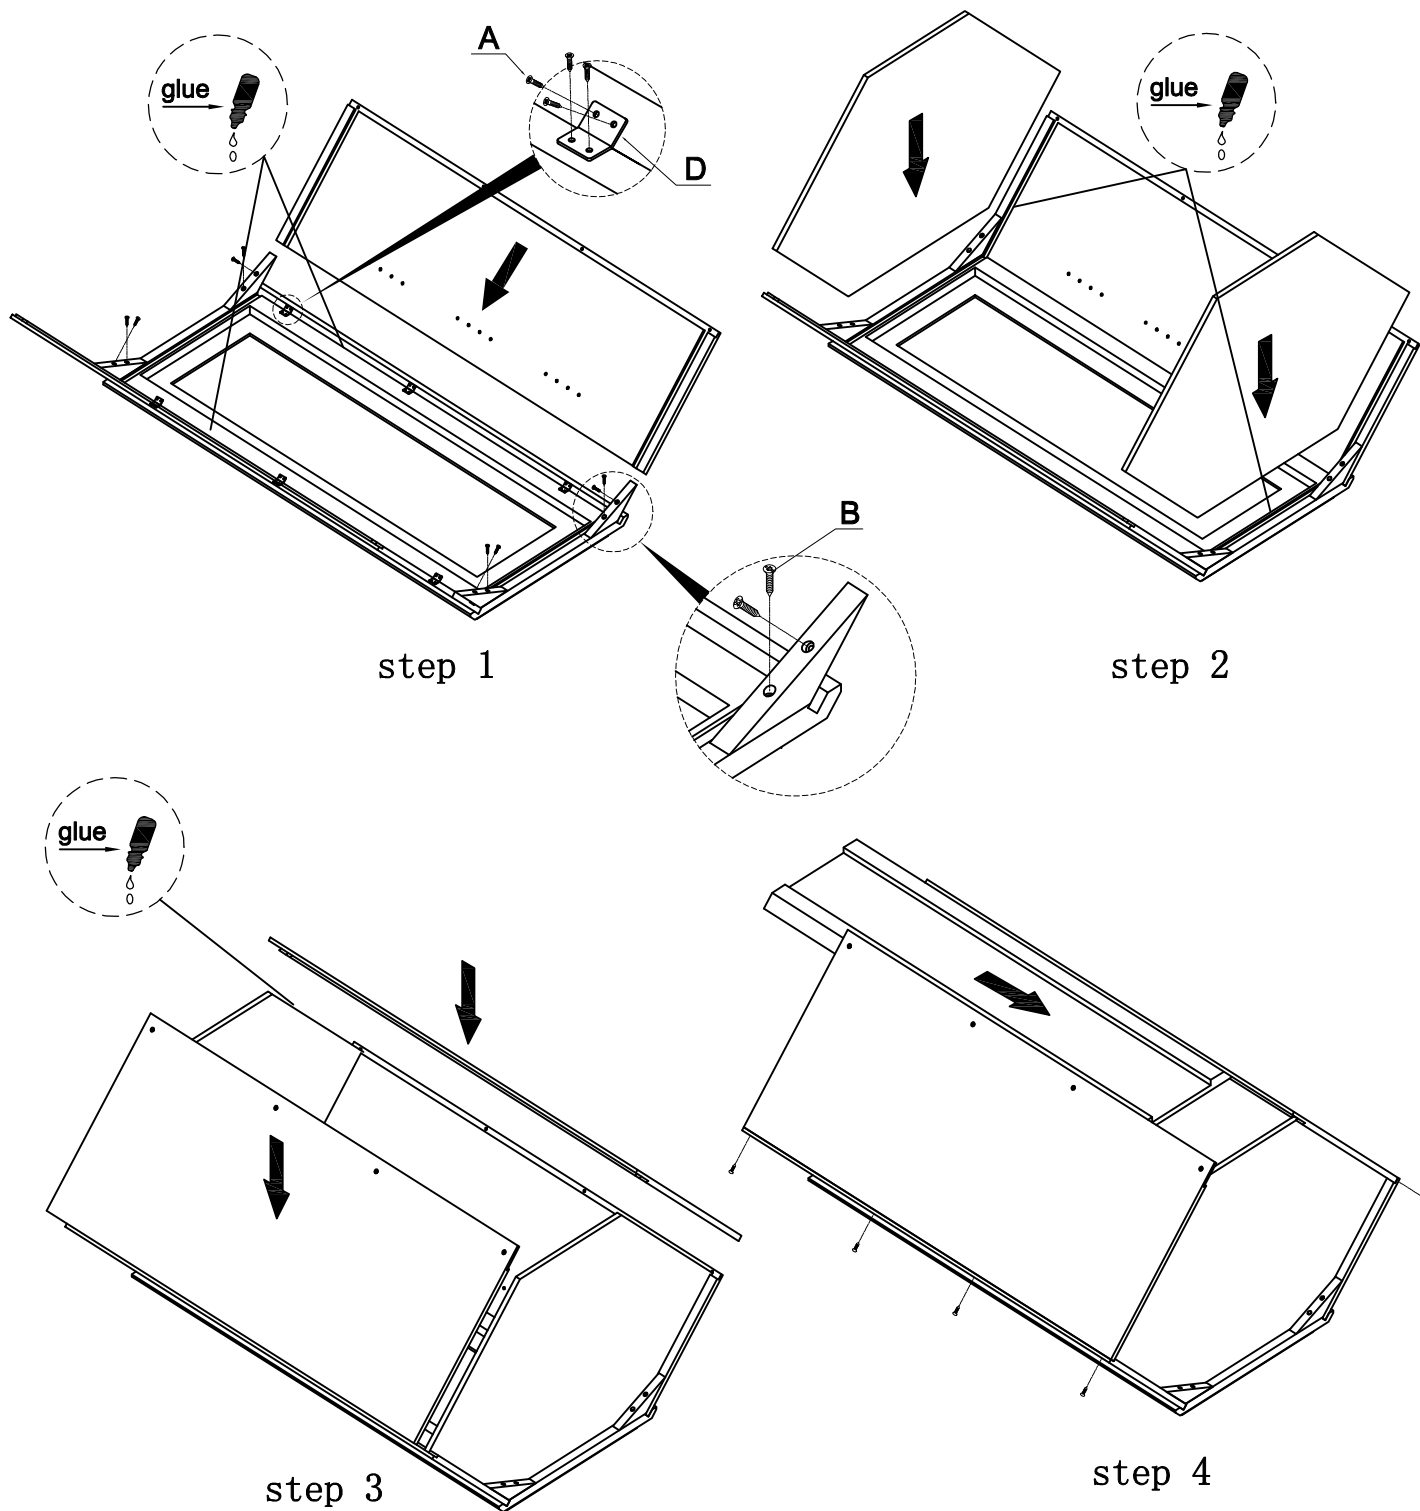

PART LIST

NO.	Picture	Specification	Qty
A		Screws $\text{Ø}3 \times 1/2$ "	24
B		Screws $\text{Ø}4 \times 1$ "	26
C		Shelf Clips	18
D		135° Metal Clip	6
E		Hinges	3
F		Screws $\text{Ø}4 \times 3/4$ "	3
G		Screws $\text{Ø}4 \times 5/8$ "	6

WDC2442

WMDC2442GDFI

Unit: inch

<p>1</p>  <p>Door</p>	<p>2</p>  <p>Face frame</p>	<p>3</p>  <p>Left Back Side Panel</p>	<p>4</p>  <p>Right Back Side Panel</p>	<p>5</p>  <p>Left Face Side Panel</p>
<p>6</p>  <p>Right Face Side Panel</p>	<p>7</p>  <p>Back board</p>	 <p>Top Panel</p>	 <p>Bottom Panel</p>	 <p>Shelf</p>

Assembly instructions

NO.	PICTURE	SIZE	QTY	NO.	PICTURE	SIZE	QTY
A		Screws $\varnothing 3 \times 1/2$ "	24	E		Hinges	3
B		Screws $\varnothing 4 \times 1$ "	26	F		Screws $\varnothing 4 \times 3/4$ "	3
C		Shelf Clip	18	G		Screws $\varnothing 4 \times 5/8$ "	6
D		135° Metal Clip	6				