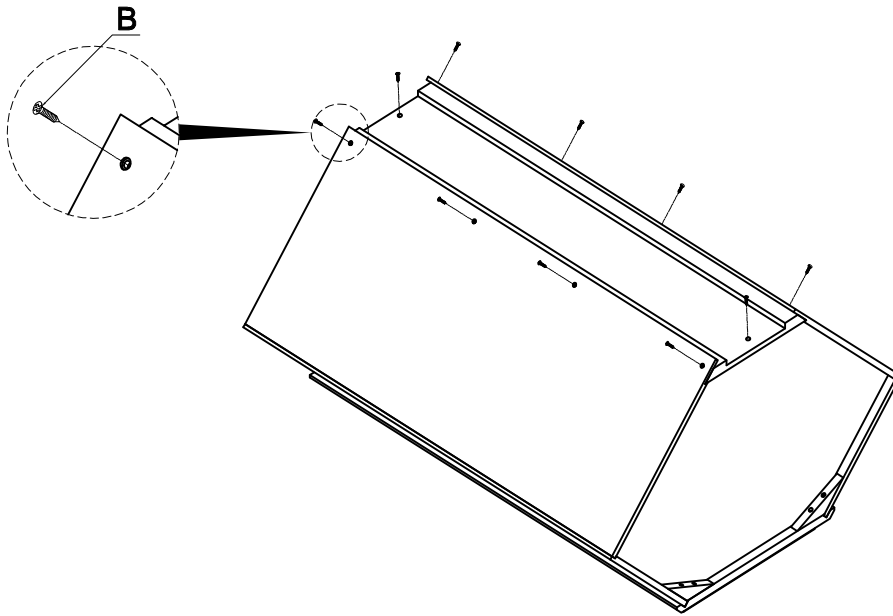

PART LIST

NO.	Picture	Specification	Qty
A		Screws $\text{Ø}3 \times 1/2$ "	24
B		Screws $\text{Ø}4 \times 1$ "	26
C		Shelf Clips	18
D		135° Metal Clip	6
E		Hinges	3
F		Screws $\text{Ø}4 \times 3/4$ "	3
G		Screws $\text{Ø}4 \times 5/8$ "	6

WDC2442

WMDC2442GDFI

Unit: inch

<p>1</p>  <p>Door</p>	<p>2</p>  <p>Face frame</p>	<p>3</p>  <p>Left Back Side Panel</p>	<p>4</p>  <p>Right Back Side Panel</p>	<p>5</p>  <p>Left Face Side Panel</p>
<p>6</p>  <p>Right Face Side Panel</p>	<p>7</p>  <p>Back board</p>	 <p>Top Panel</p>	 <p>Bottom Panel</p>	 <p>Shelf</p>

Assembly instructions

NO.	PICTURE	SIZE	QTY	NO.	PICTURE	SIZE	QTY
A		Screws $\varnothing 3 \times 1/2$ "	24	E		Hinges	3
B		Screws $\varnothing 4 \times 1$ "	26	F		Screws $\varnothing 4 \times 3/4$ "	3
C		Shelf Clip	18	G		Screws $\varnothing 4 \times 5/8$ "	6
D		135° Metal Clip	6				