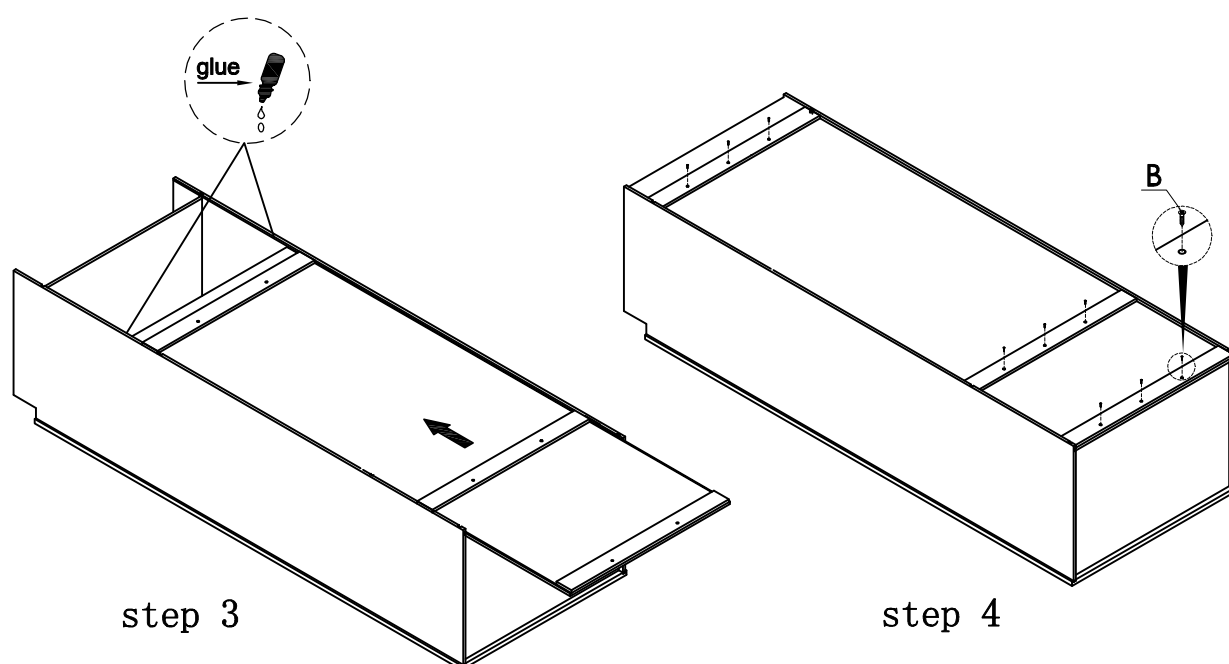

Assembly instructions

NO.	PICTURE	SIZE	QTY	NO.	PICTURE	SIZE	QTY
A		Screws $\text{\O}3*1/2''$	72	G		Hinges	4
B		Screws $\text{\O}4*1''$	9	H		Screws $\text{\O}4*3/4''$	4
C		L Bracket	6	I		Screws $\text{\O}4*5/8''$	8
D		Drawer Glides	6	J		Cleat 21 1/8''	2
E		Glide Connector	6	K		Cleat 31 5/16''	2
F		Metal Clip	18